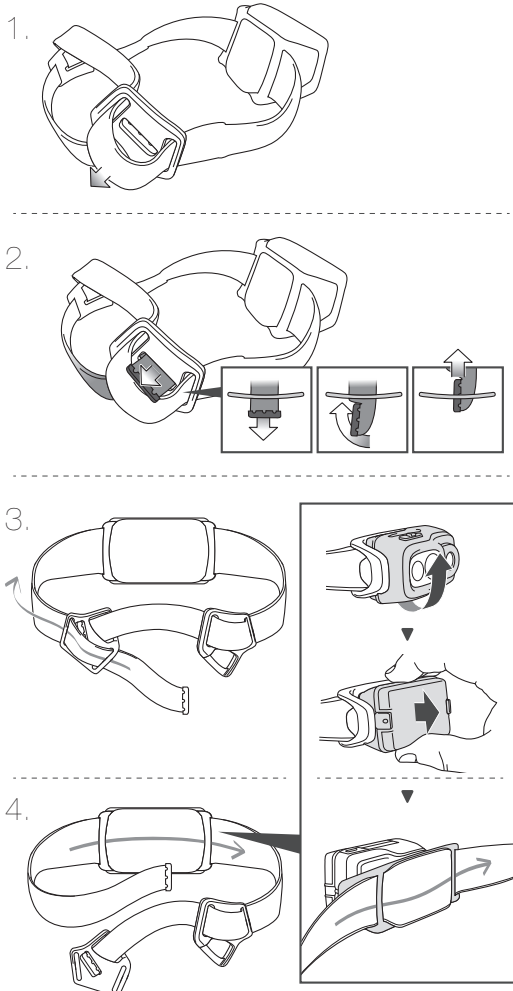

Spare headband for SWIFT RL  
Bandeau SWIFT RL

Warning symbols  
Panneaux d'alertes

PETZL  
F-38920 Crolles  
Cidex 105A  
PETZL.COM  
ISO 9001  
© Petzl

Sustaining our Community  
Au service de la Communauté  
FONDATION-PETZL.ORG

Headband removing / Retirer le bandeau

Headband installing / Montage du bandeau