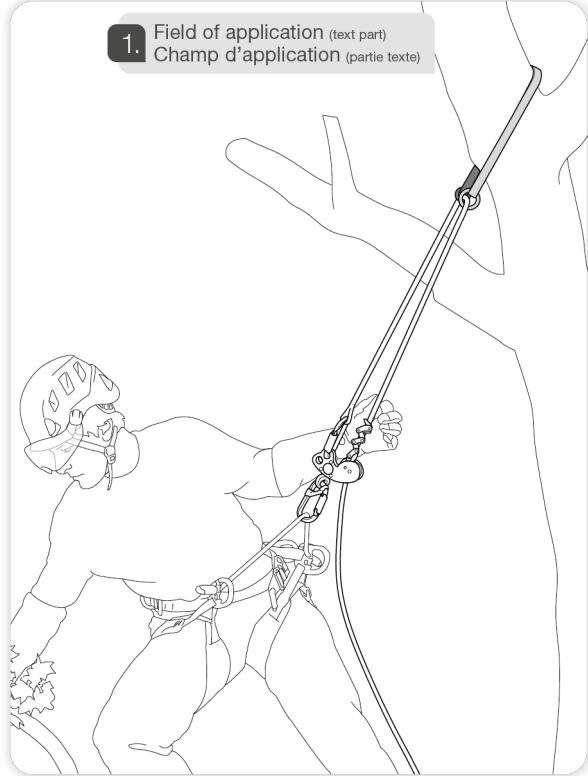

TREESBEE

CE 0082

UK
CA
0120

EN 795 type B: 2012
CEN / TS 16415: 2013

Anchor strap, friction saver for tree care
Sangle d'amarrage, fausse fourche pour l'élagage

WARNING / ATTENTION

FAILURE TO HEED ANY OF THESE WARNINGS MAY RESULT IN SEVERE INJURY OR DEATH.

LE NON-RESPECT D'UN SEUL DE CES AVERTISSEMENTS PEUT ÊTRE LA CAUSE DE BLESSURES GRAVES OU MORTELLES.

PETZL.COM

Latest version
Dernière version

Other languages
Autres langues

Technical tips
Conseils techniques

PPE checking
Fiche de contrôle EPI

Warning symbols
Panneaux d'alertes

PETZL
FR-38920 Croiles
Cidex 105A
PETZL.COM
ISO 9001
© Petzl

Sustaining our Community
Au service de la Communauté
FONDATION-PETZL.ORG

Traceability and markings Traçabilité et marquage

PETZL

YY M 0000000 000

a. **b.** 0082

c. G040A001

d. 110 cm / 43 inch

e. 03/21

f. EN 795 type B: 2012

g. TS16415: 2013

h. MBS 46 kN

i. **CA** 0120

n. PETZL
FR-38920 Croiles
Cidex 105A - France
Tél: +33 (0)4 76 92 99 00
www.petzl.com
L0036400A (060421)

a. **b.** 0082

APAVE SUDEUROPE SAS
8 rue Jean-Jacques Vernazza
Z.A.C. Saumaty-Séon - CS 60193
13322 Marseille CEDEX 16 France
N°0082

e. Serial number / Numéro de série

YY M 0000000 000

f. **g.** **h.**

1. Field of application (text part) Champ d'application (partie texte)

8. Additional information Informations complémentaires

1. **A. Lifetime / Durée de vie** **B. Markings / Marquage** **C. Acceptable T° / T° tolérées**
2. Serial n° / N° de série
    XX XX XXXX + 10 years
   ans
4. + 50°C / + 122°F
   - 30°C / - 22°F
5. **D. Precautions for use / Précautions d'usage**
6. etc...
7. **E. Cleaning - Disinfection / Nettoyage - Désinfection**
8. 30°C / 86°F
9. + 30°C maxi.
   + 86°F maxi.
10. **F. Drying / Séchage** **G. Storage - Transport / Stockage - transport**
11. + 30°C maxi. / + 86°F maxi.
13. **H. Modifications - Repairs / Modifications - Réparations** **I. FAQ - Contact / Questions - Contact**
15. → Petzl → petzl.com

UK
CA
0120

SGS United Kingdom Ltd
Inward Way
Rossmore Business Park
Ellesmere Port, Cheshire, CH65 3EN
United Kingdom
N° 0120

Authorized Representative in UK : PETZL UK Agency, Unit 3-7, Tebay Business Park, Old Tebay, Penrith, CA10 3SS, United Kingdom